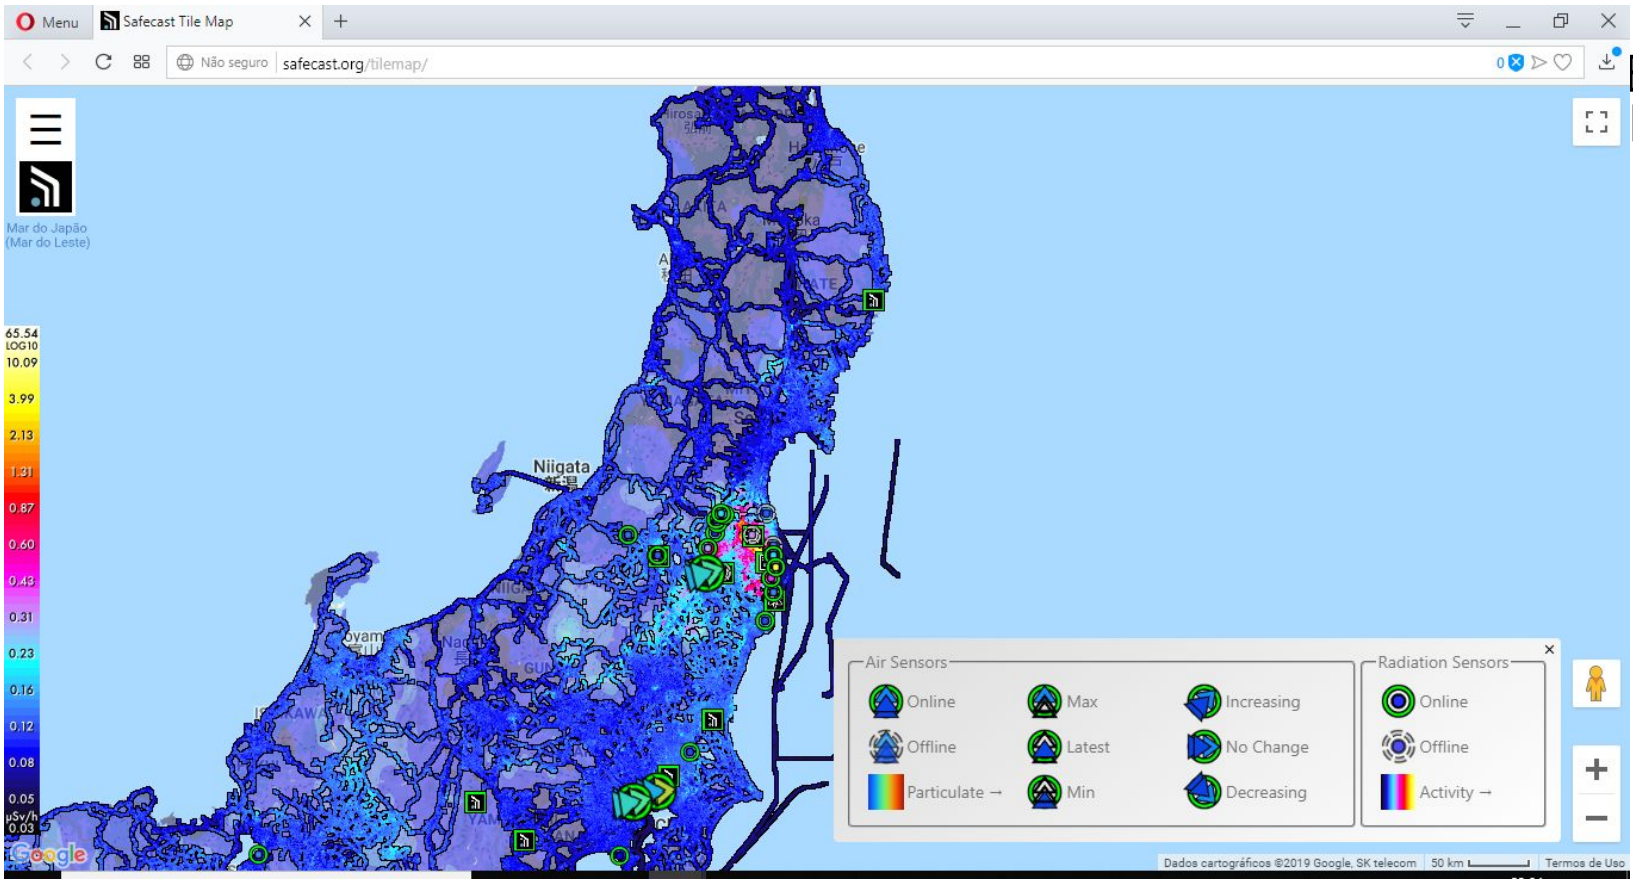

ER'S
NCE

Disponível em: <http://safecast.org/tilemap/?y=38&x=141.4&z=7&l=0&m=0>